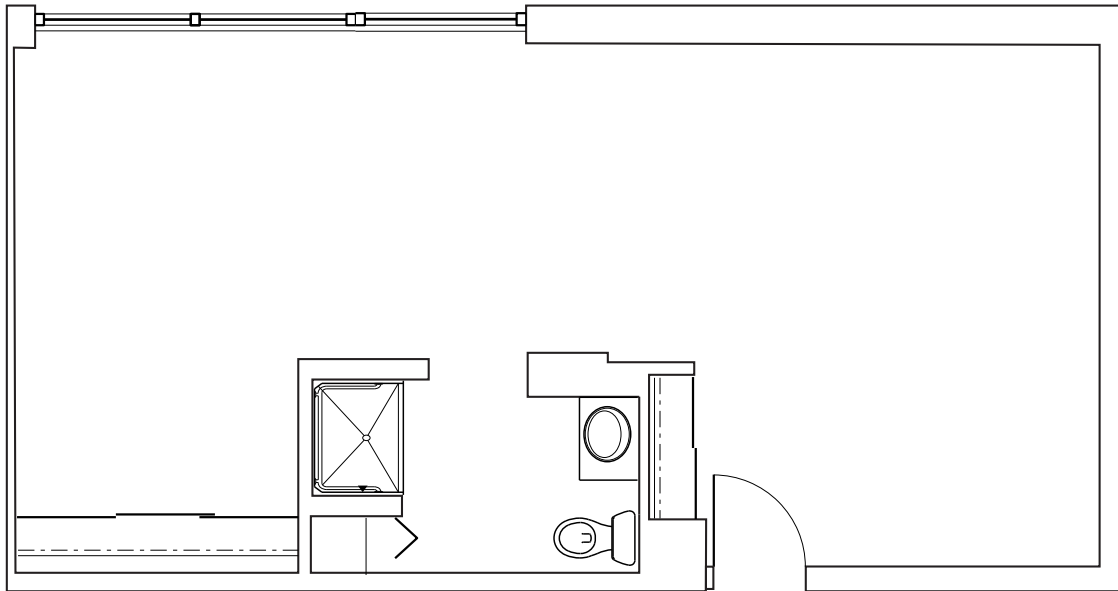

assisted living CBRF Assisted Living Floor Plans

Private Studio
Approx. 340-430 sq. ft.

Private Deluxe Studio A
Approx. 395-420 sq. ft.

assisted living CBRF Assisted Living Floor Plans

Private Deluxe Studio B
Approx. 340 sq. ft.

Companion Studio
Approx. 700 sq. ft.