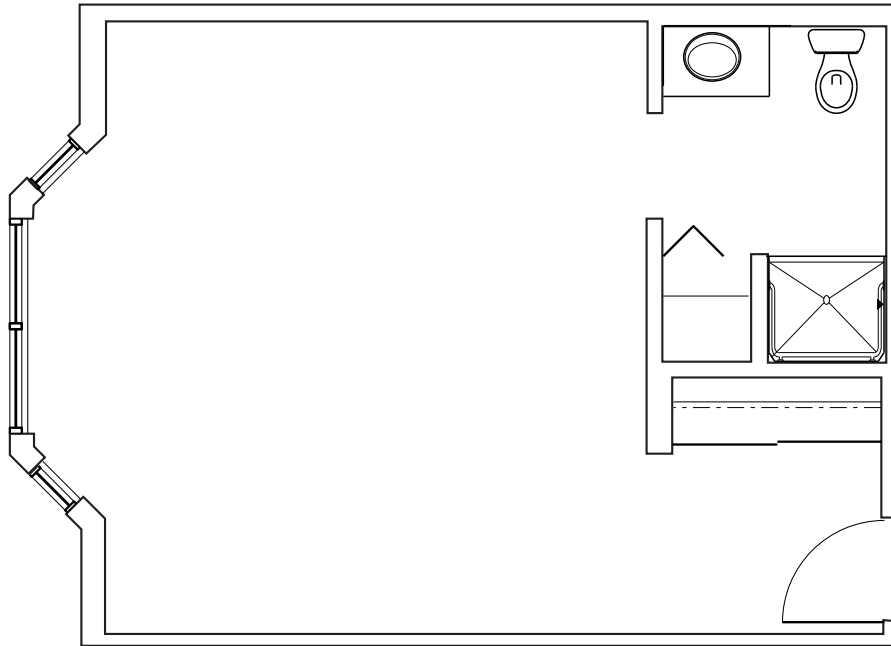

assisted living CBRF Assisted Living Floor Plans

Private Studio
Approx. 340-430 sq. ft.

Private Deluxe Studio A
Approx. 395-420 sq. ft.

assisted living CBRF Assisted Living Floor Plans

Private Deluxe Studio B
Approx. 340 sq. ft.

Companion Studio
Approx. 700 sq. ft.