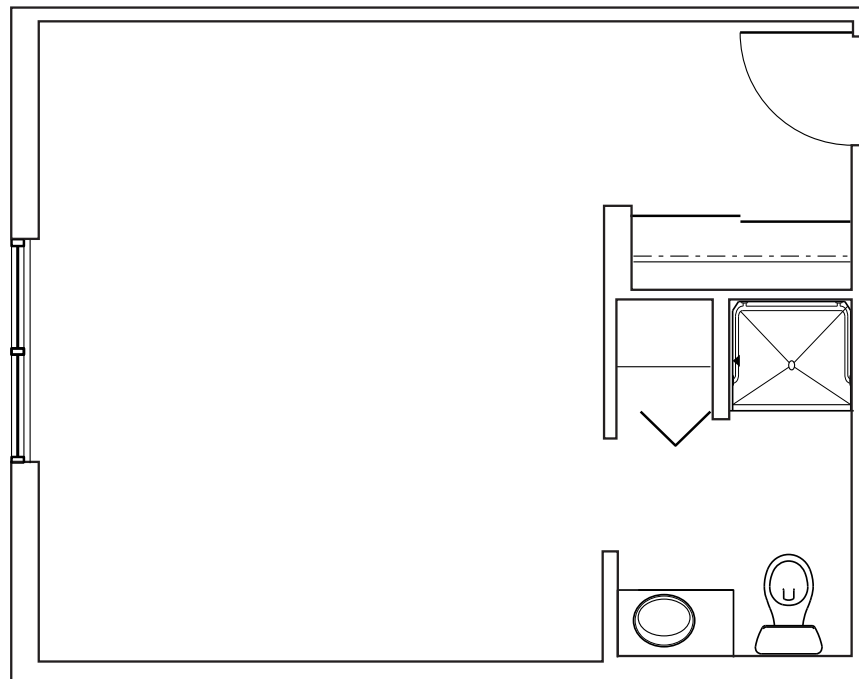

assisted living CBRF Assisted Living Floor Plans

Private Studio
Approx. 340-430 sq. ft.

Private Deluxe Studio A
Approx. 395-420 sq. ft.

assisted living CBRF Assisted Living Floor Plans

Private Deluxe Studio B
Approx. 340 sq. ft.

Companion Studio
Approx. 700 sq. ft.