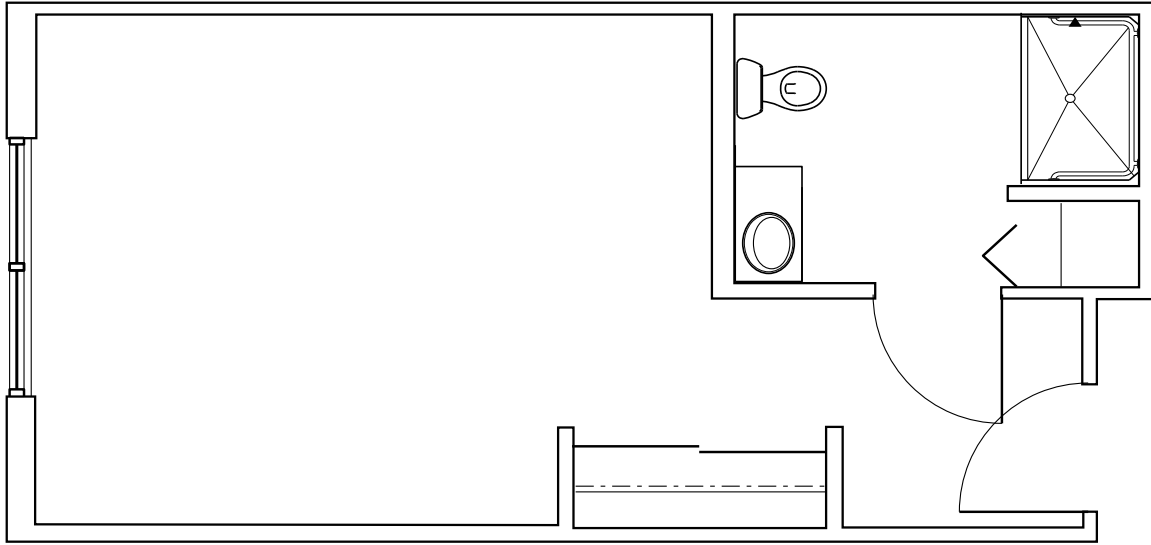

assisted living CBRF Assisted Living Floor Plans

Private Studio
Approx. 340-430 sq. ft.

Private Deluxe Studio A
Approx. 395-420 sq. ft.

assisted living CBRF Assisted Living Floor Plans

Private Deluxe Studio B
Approx. 340 sq. ft.

Companion Studio
Approx. 700 sq. ft.