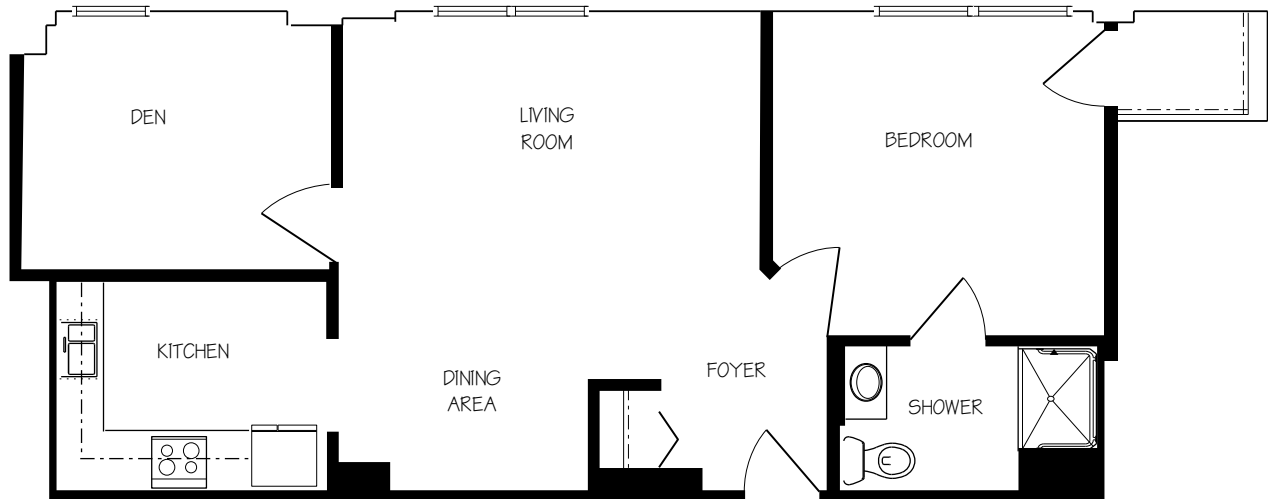

one bedroom
One Bedroom Floor Plans

Units G & H - approx. 570-635 sq. ft.
\$ _____

Units F, I & O - approx. 725-780 sq. ft.
\$ _____

one bedroom One Bedroom with Den Floor Plans

Unit D - approx. 830 sq. ft.

\$ _____

Unit L - approx. 950 sq. ft.

\$ _____