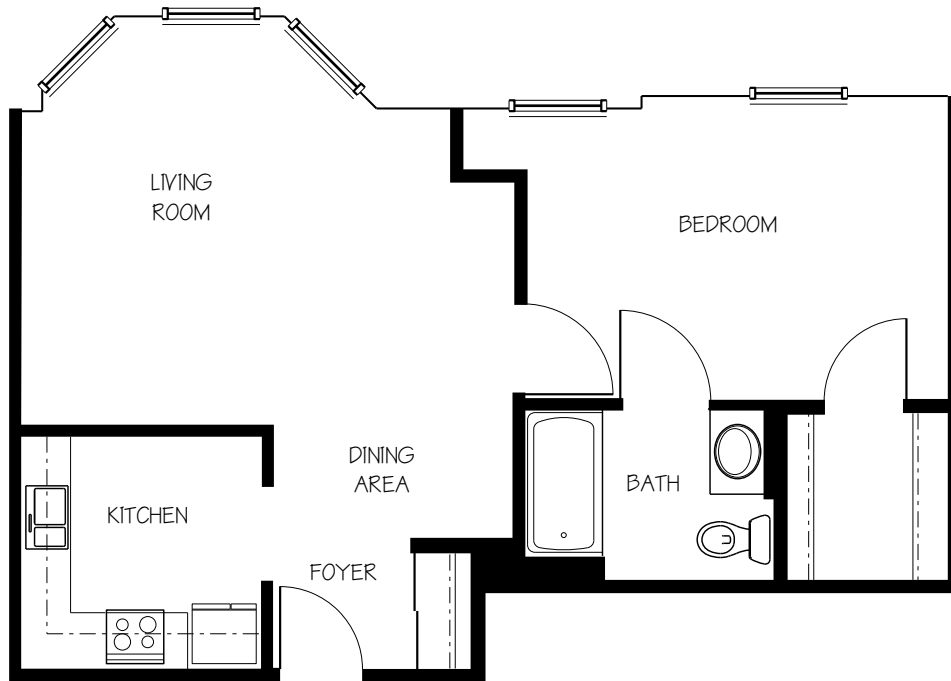

one bedroom
One Bedroom Floor Plans

Units G & H - approx. 570-635 sq. ft.
\$ _____

Units F, I & O - approx. 725-780 sq. ft.
\$ _____

one bedroom One Bedroom with Den Floor Plans

Unit D - approx. 830 sq. ft.

\$ _____

Unit L - approx. 950 sq. ft.

\$ _____