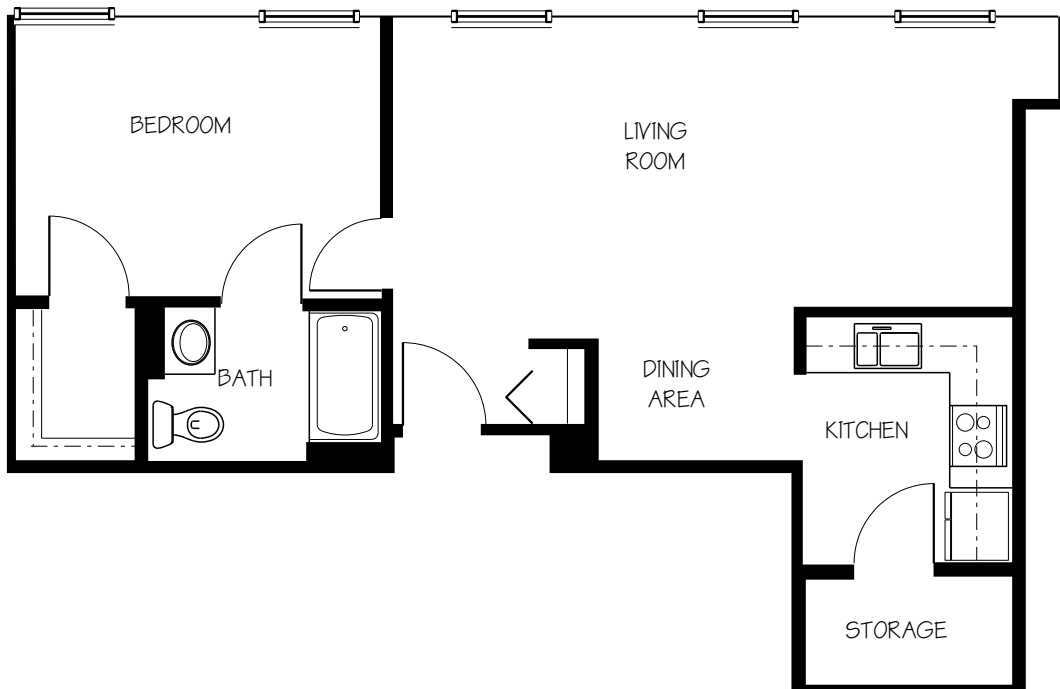

one bedroom
One Bedroom Floor Plans

Units G & H - approx. 570-635 sq. ft.
\$ _____

Units F, I & O - approx. 725-780 sq. ft.
\$ _____

one bedroom One Bedroom with Den Floor Plans

Unit D - approx. 830 sq. ft.

\$ _____

Unit L - approx. 950 sq. ft.

\$ _____