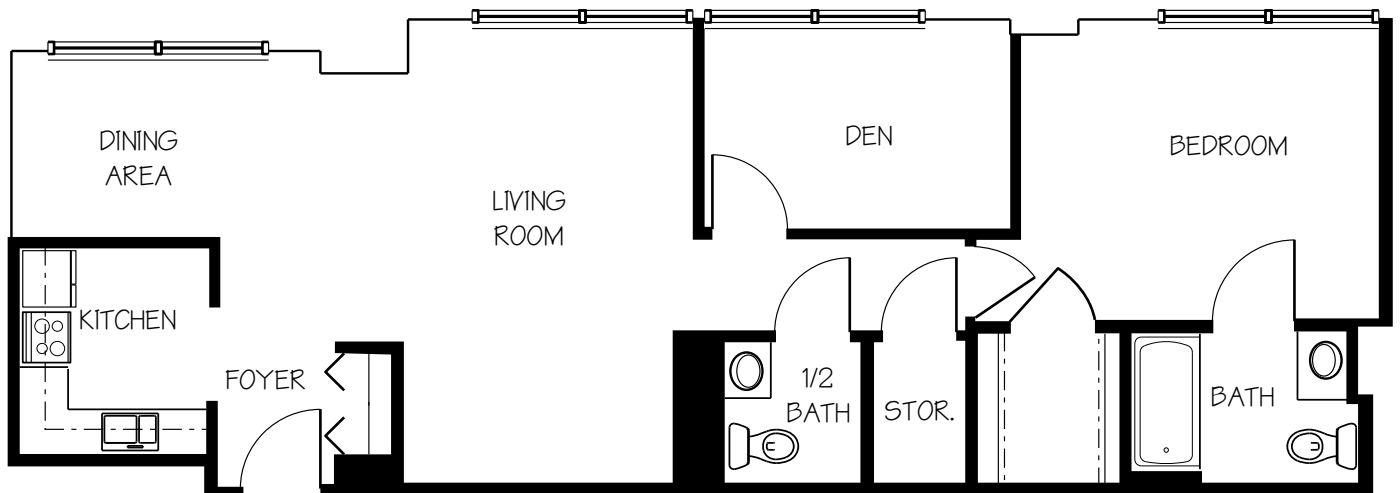

one bedroom
One Bedroom Floor Plans

Units G & H - approx. 570-635 sq. ft.
\$ _____

Units F, I & O - approx. 725-780 sq. ft.
\$ _____

one bedroom One Bedroom with Den Floor Plans

Unit D - approx. 830 sq. ft.

\$ _____

Unit L - approx. 950 sq. ft.

\$ _____