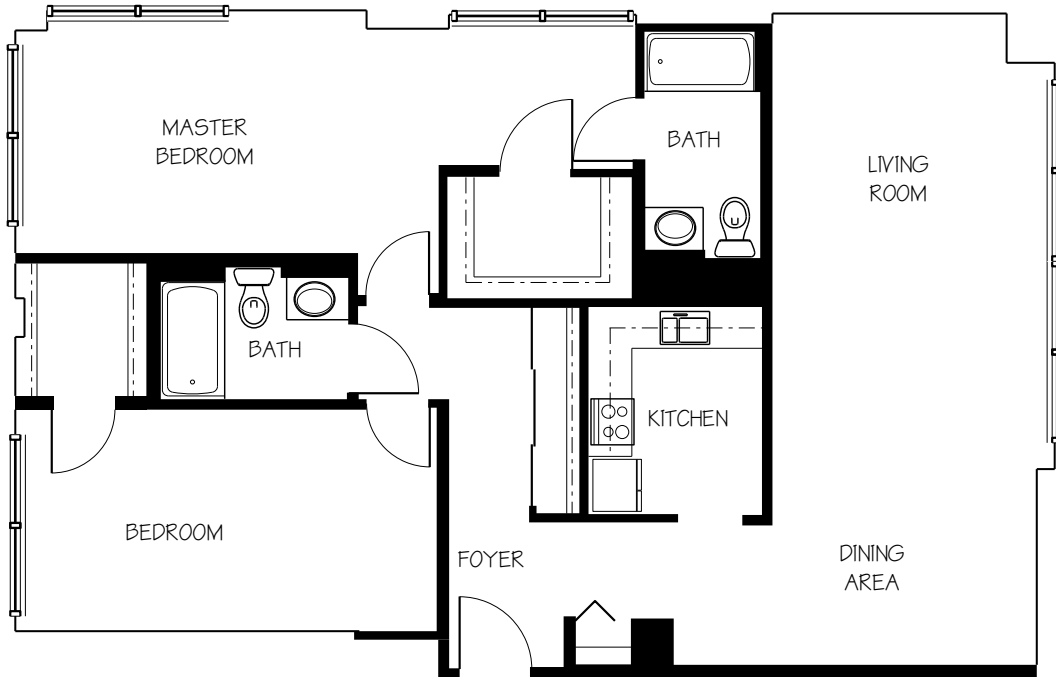

two bedroom
Two Bedroom Floor Plans

Units C, B & A - approx. 1,075-1,170 sq. ft.
 \$ _____

Units N & K - approx. 1,115-1,120 sq. ft.
 \$ _____

two bedroom
Two Bedroom Floor Plans

Unit E - approx. 1,330 sq. ft.

\$ _____

Units M & J - approx. 1,420-1,480 sq. ft.

\$ _____