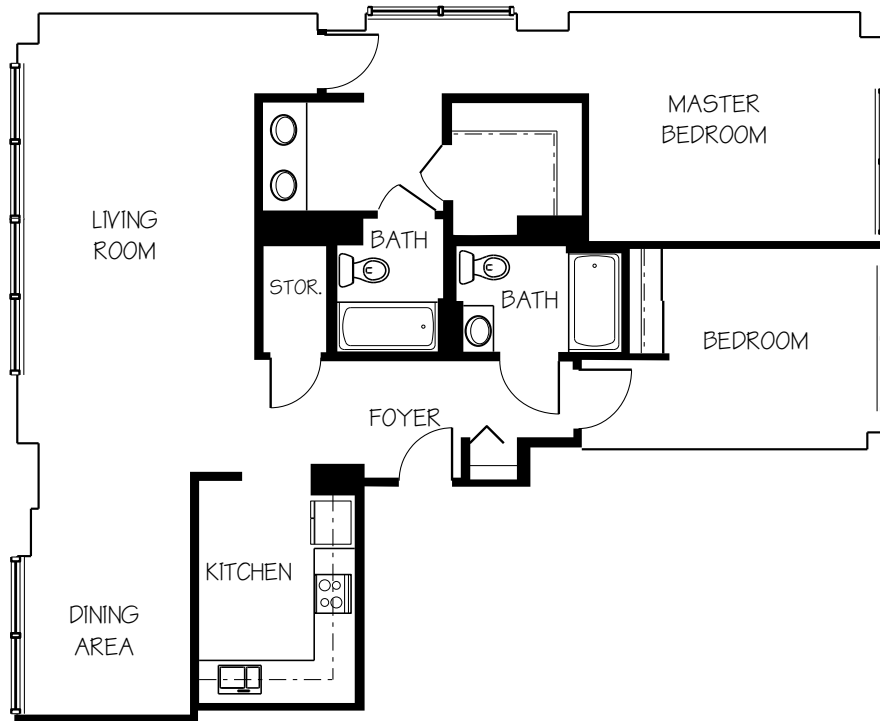

two bedroom
Two Bedroom Floor Plans

Units C, B & A - approx. 1,075-1,170 sq. ft.
 \$ _____

Units N & K - approx. 1,115-1,120 sq. ft.
 \$ _____

two bedroom
Two Bedroom Floor Plans

Unit E - approx. 1,330 sq. ft.

\$ _____

Units M & J - approx. 1,420-1,480 sq. ft.

\$ _____