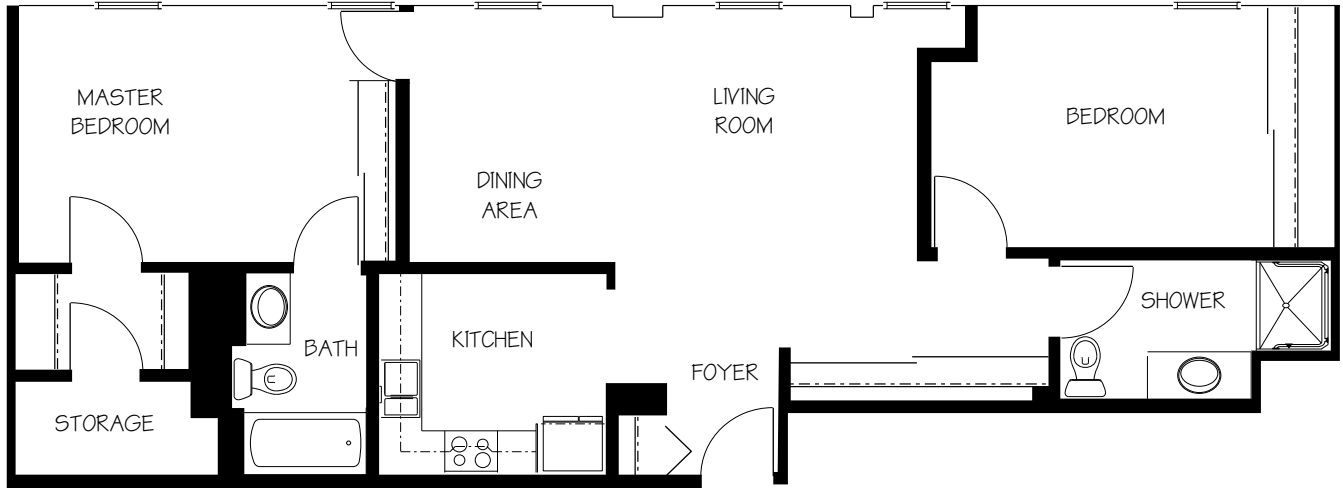

two bedroom
Two Bedroom Floor Plans

Units C, B & A - approx. 1,075-1,170 sq. ft.
 \$ _____

Units N & K - approx. 1,115-1,120 sq. ft.
 \$ _____

two bedroom
Two Bedroom Floor Plans

Unit E - approx. 1,330 sq. ft.

\$ _____

Units M & J - approx. 1,420-1,480 sq. ft.

\$ _____