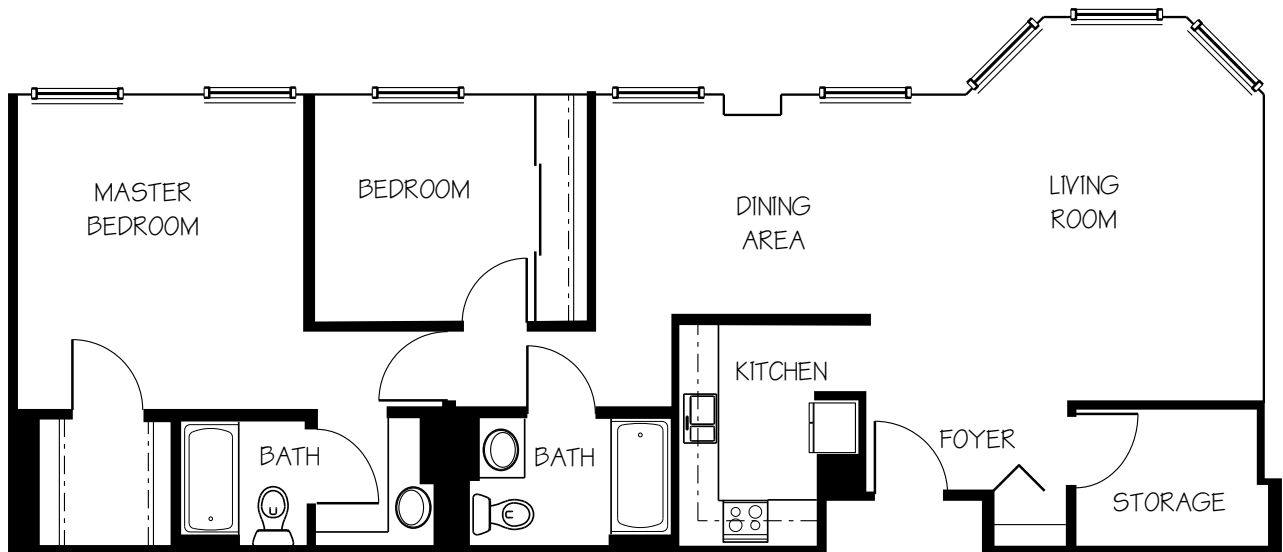

two bedroom
Two Bedroom Floor Plans

Units C, B & A - approx. 1,075-1,170 sq. ft.
 \$ _____

Units N & K - approx. 1,115-1,120 sq. ft.
 \$ _____

two bedroom
Two Bedroom Floor Plans

Unit E - approx. 1,330 sq. ft.

\$ _____

Units M & J - approx. 1,420-1,480 sq. ft.

\$ _____